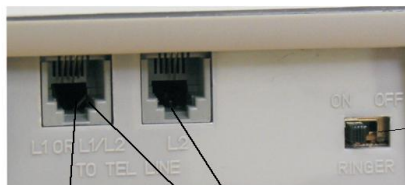

RINGER ON/OFF

PLUG IN ONE WIRE CARRYING BOTH LINES 1 AND 2... OR...

PLUG IN SEPARATE PHONE LINES FOR LINES 1 AND 2

HT878 BUSINESS PHONE FEATURES

- 2-Line Operation
- Hold Button Works with Music On Hold
- Mute Button
- Last Number Redial
- 13 Memory Speed Dial
- LED In-Use Indicator Lights
- LED Incoming Call Alert Lights
- Ringer On/Off Switch
- Speakerphone With Volume Control
- 3-Party Conference Calling
- Hearing Aid Compatible
- 90 Day Manufacturer's Warranty
- Includes 4 AAA Batteries

HT878 PRICE: $25 EA. PLUS SHIPPING

MUSIC ON HOLD FOR ALL PHONES

To make music on hold work for MULTIPLE HT878 phones in your office, purchase the Skutch AS702 Music On Hold Adapter. ONE adapter will make the HOLD button on ALL of your HT878 phones activate music on hold. The AS702 is NOT a MUSIC PLAYER, but provides a jack for plugging in a music player.