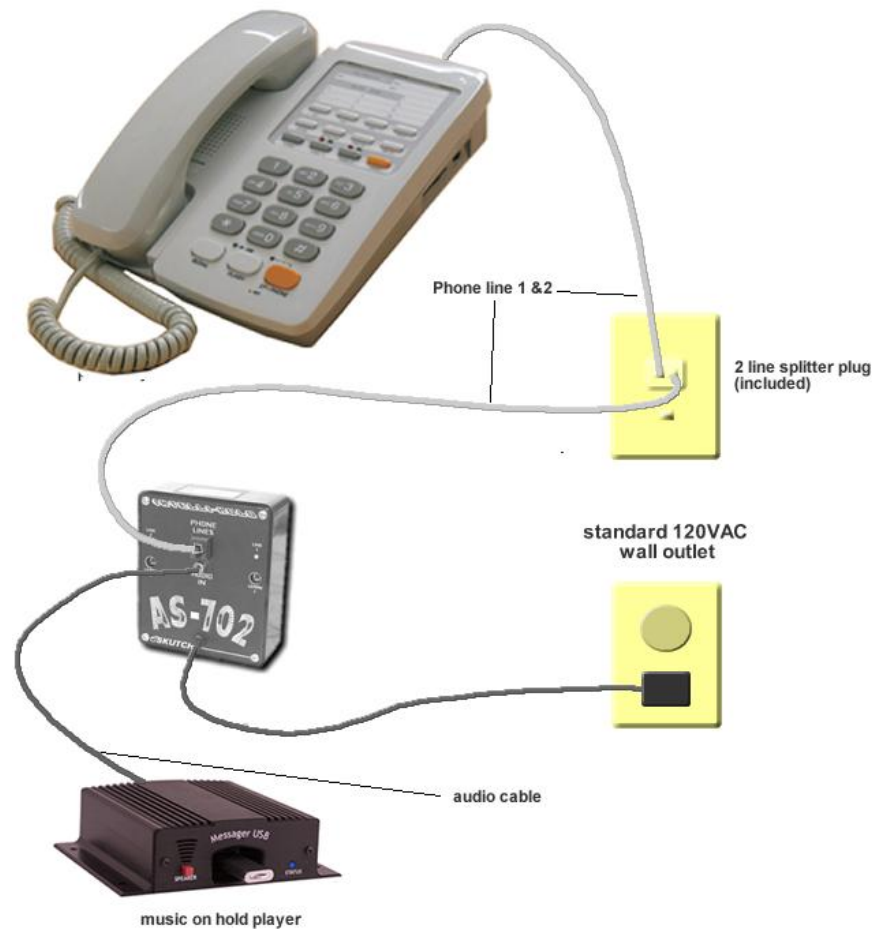

PLUG IN ONE WIRE CARRYING BOTH LINES 1 AND 2... OR...

PLUG IN SEPARATE PHONE LINES FOR LINES 1 AND 2

HT878 BUSINESS PHONE FEATURES

- 2-Line Operation
- Hold Button Works with Music On Hold
- Mute Button
- Last Number Redial
- 13 Memory Speed Dial
- LED In-Use Indicator Lights
- LED Incoming Call Alert Lights
- Ringer On/Off Switch
- Speakerphone With Volume Control
- 3-Party Conference Calling
- Hearing Aid Compatible
- 90 Day Manufacturer's Warranty
- Includes 4 AAA Batteries

HT878 PRICE: \$25 EA. PLUS SHIPPING

MUSIC ON HOLD FOR ALL PHONES

To make music on hold work for MULTIPLE HT878 phones in your office, purchase the Skutch AS702 Music On Hold Adapter. ONE adapter will make the HOLD button on ALL of your HT878 phones activate music on hold. The AS702 is NOT a MUSIC PLAYER, but provides a jack for plugging in a music player.

AS702 MUSIC ON HOLD ADAPTER \$199

HT878 PHONE SYSTEM AND MUSIC ON HOLD ADAPTER SETUP

THERE ARE THREE PARTS TO YOUR SYSTEM:

Your HT878 2-Line Business Phone

This is a simple 2-line phone that is sure to work with music on hold as shown here.

Your AS-702 Music On Hold Adapter

The adapter is the “interface” that provides a place to plug music into your phone. It also detects the “hold” state of the call and plays the music.

Your Music Source (On Hold Player)