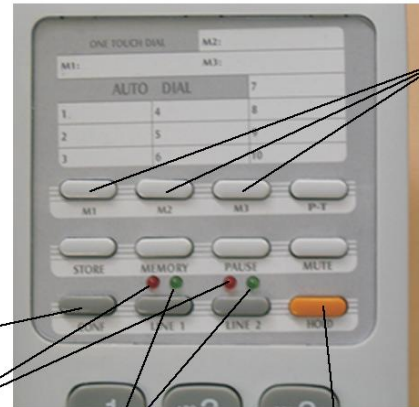

ONE-TOUCH REDIAL

SPEAKERPHONE

ONE-TOUCH MEMORY DIAL

3-PARTY CONFERENCE CALL

RED INCOMING CALL LIGHTS

GREEN IN-USE LIGHTS (FLASHES WHEN CALL IS ON HOLD)

HOLD BUTTON

RINGER ON/OFF

PLUG IN ONE WIRE CARRYING BOTH LINES 1 AND 2... OR...

PLUG IN SEPARATE PHONE LINES FOR LINES 1 AND 2

HT878 BUSINESS PHONE FEATURES

- 2-Line Operation
- Hold Button Works with Music On Hold
- Mute Button
- Last Number Redial
- 13 Memory Speed Dial
- LED In-Use Indicator Lights
- LED Incoming Call Alert Lights
- Ringer On/Off Switch
- Speakerphone With Volume Control
- 3-Party Conference Calling
- Hearing Aid Compatible
- 90 Day Manufacturer's Warranty
- Includes 4 AAA Batteries